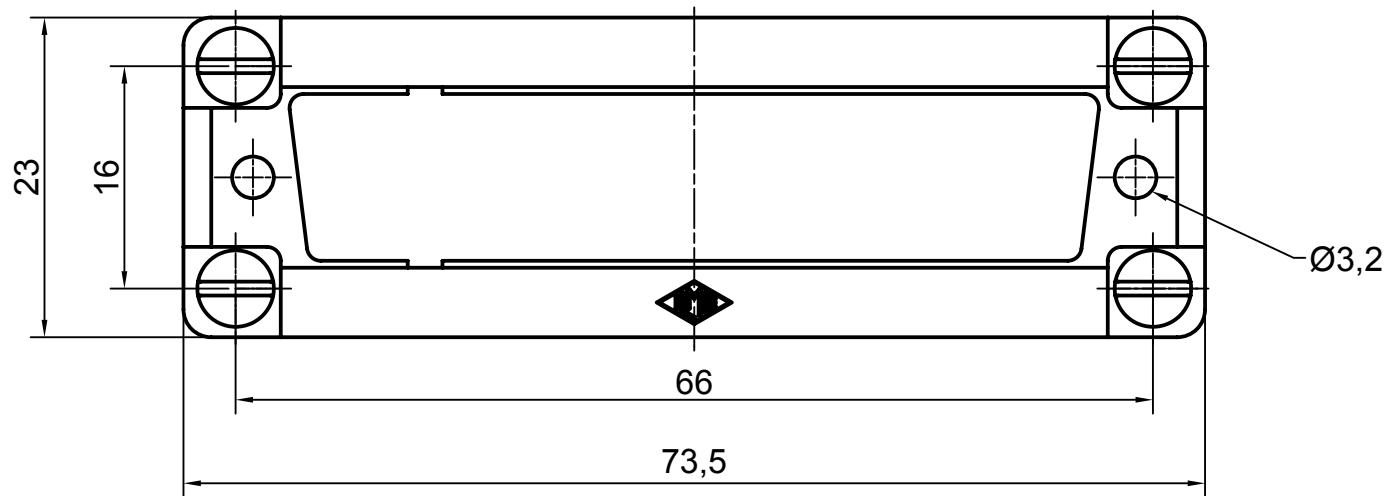

Diritti riservati

All rights reserved

Date 10.01.2007	CR 37 AD	Scale	
Sign.	plates for 1 D-SUB insert 37 poles	2:1	